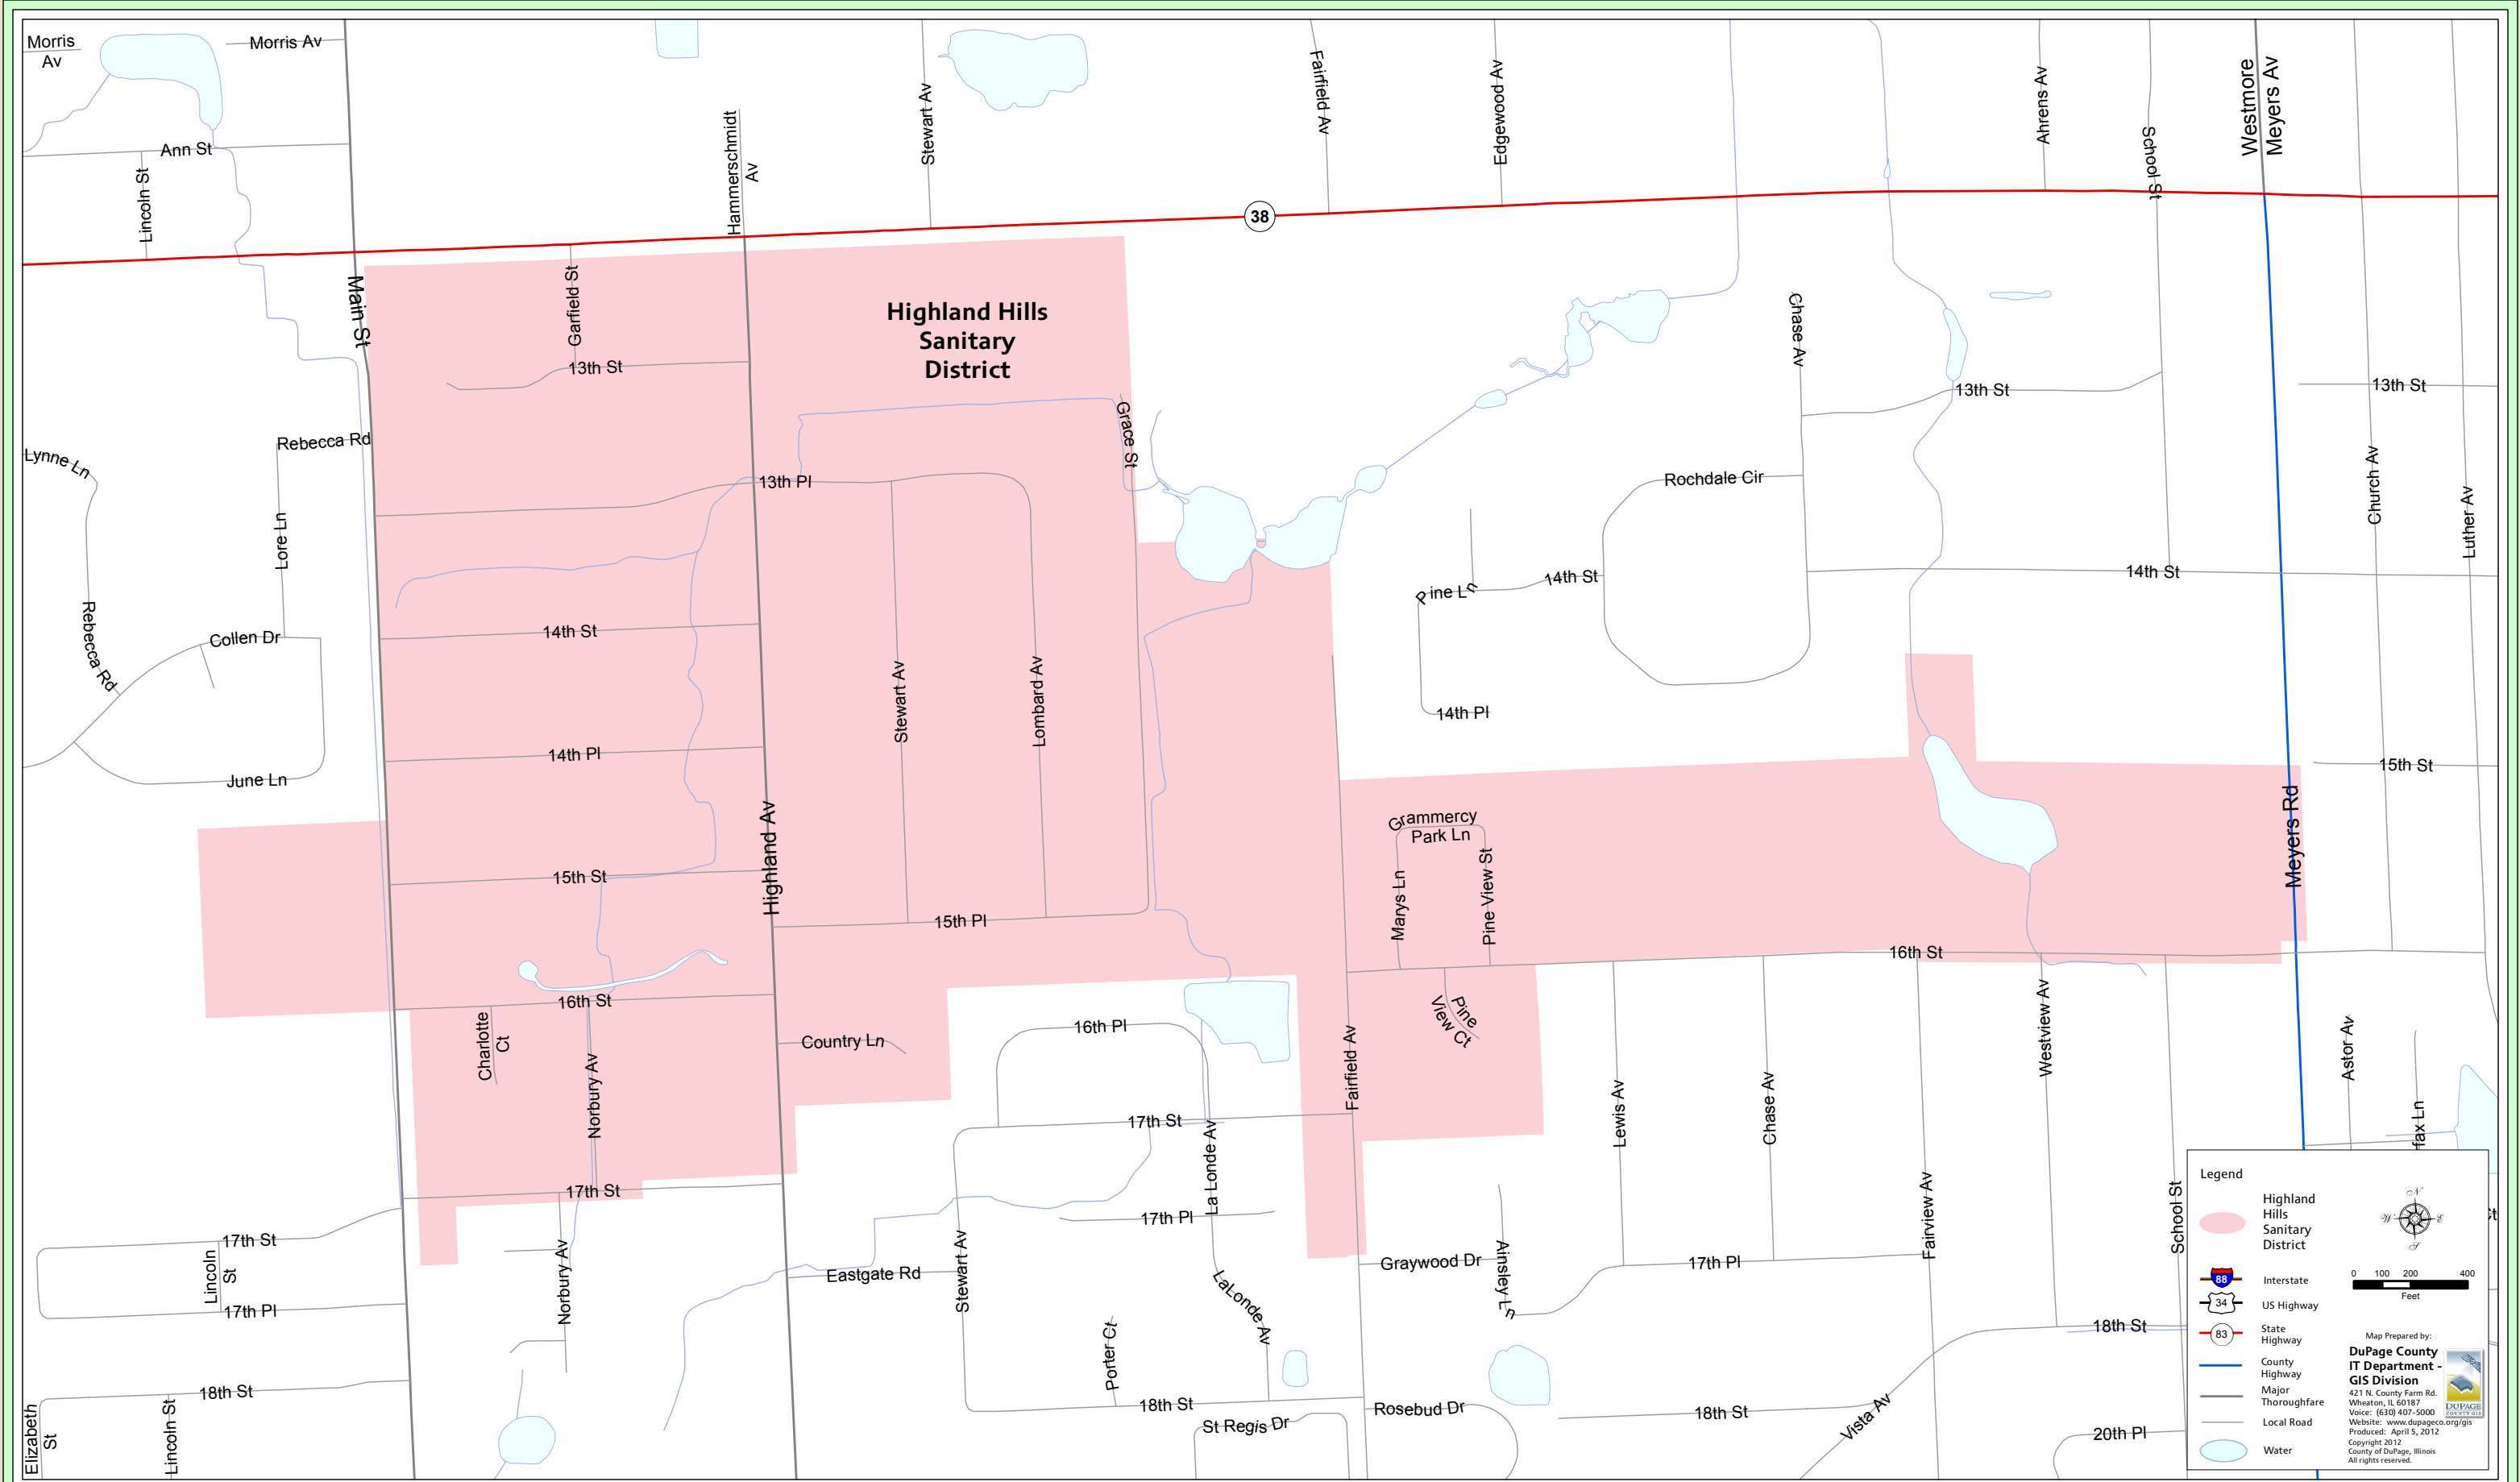

HIGHLAND HILLS SANITARY DISTRICT

DUPAGE COUNTY, ILLINOIS

Legend

- Highland Hills Sanitary District
- Interstate (88)
- US Highway (34)
- State Highway (83)
- County Highway
- Major Thoroughfare
- Local Road
- Water

Map Prepared by:
DuPage County IT Department - GIS Division
 421 N. County Farm Rd.
 Wheaton, IL 60187
 Voice: (630) 407-5000
 Website: www.dupageco.org/gis
 Produced: April 5, 2012
 Copyright 2012
 County of DuPage, Illinois
 All rights reserved.

Scale: 0 100 200 400 Feet